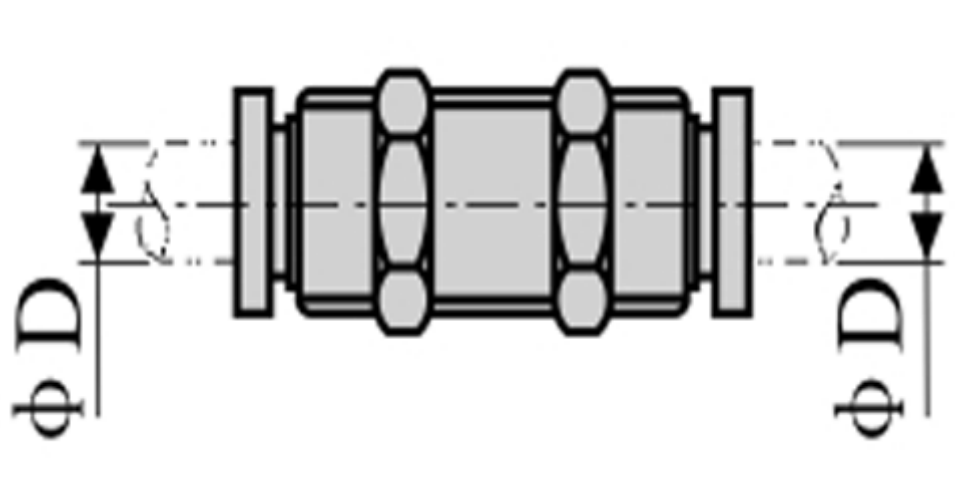

# Data Sheet

Article number: 58EPM8

Description: Fitting EPM8

Bulkhead union connector, tube diameter 8

## Measures

D = 8